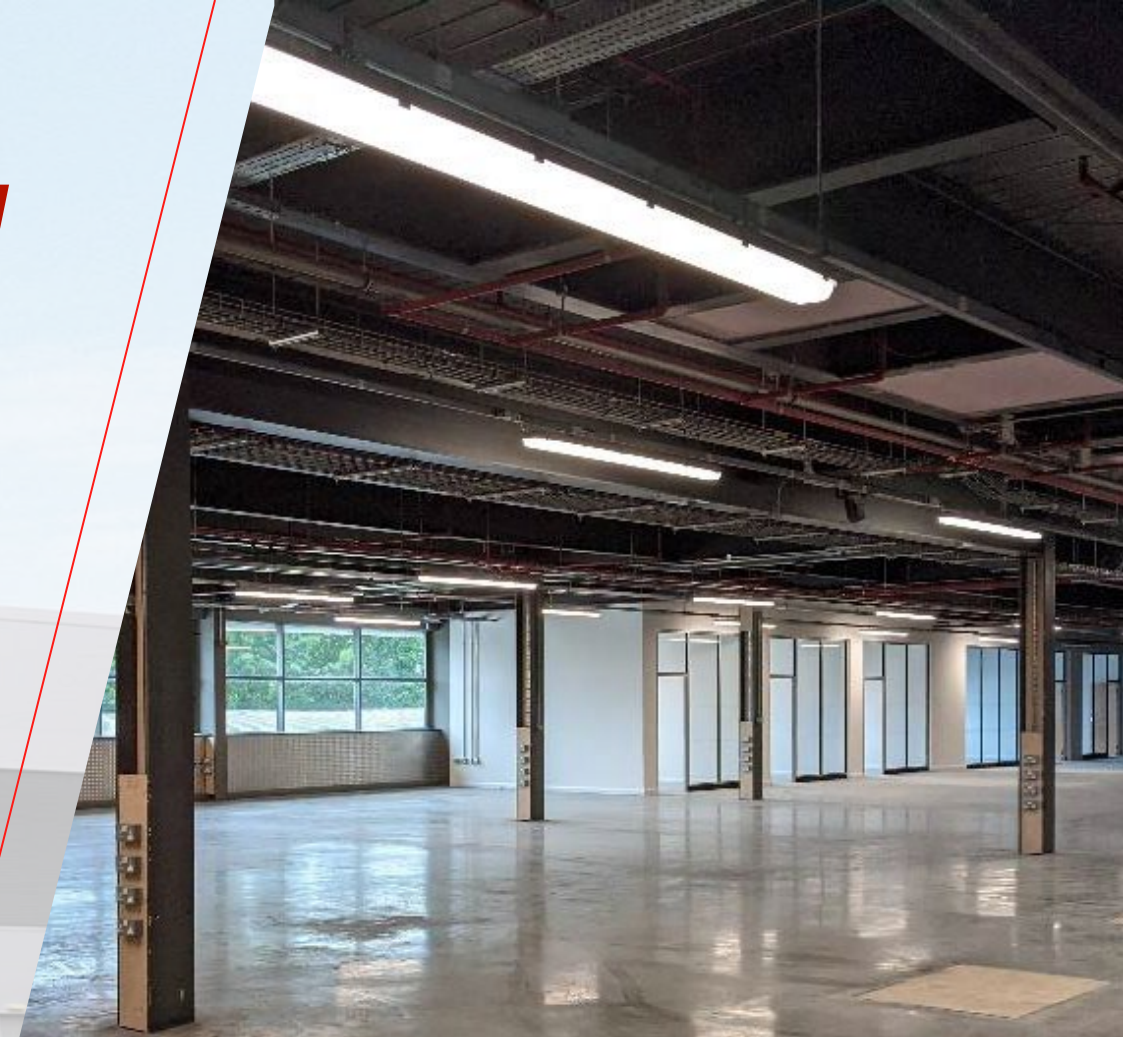

PRODUCTION SPACE

FIRST FLOOR

- 12,000sqft of flexible open-plan production space with 4 offices and a board/meeting room
- Kitchen Facilities
- Toilets

GROUND FLOOR

- 9,169sqft of flexible open-plan production/facilities space opening out to a 3,891sqft covered outside area
- Kitchen Facilities
- Toilets