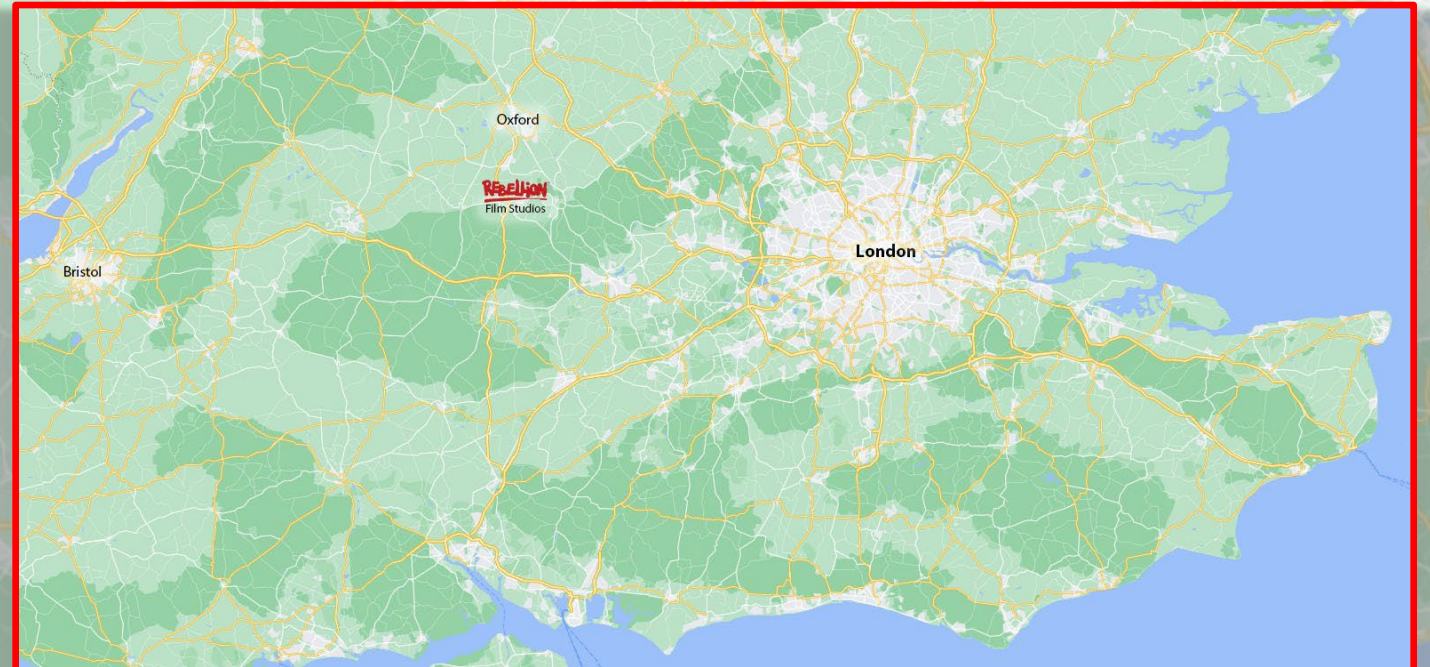

FIND US

Just off the A34 and close to both the M4 and M40, we are easily accessible by car from London, Bristol, the north and south!

London Paddington offers a 36-minute direct train journey to Didcot Parkway Station; a stone's throw from the studio.

REBELLION
Film Studios

London