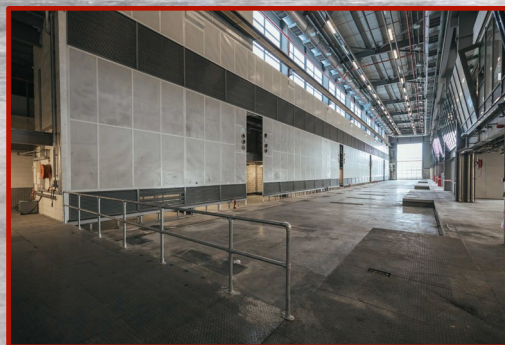

MAIN STAGES

CAPITOL

LENGTH: 216ft / 66m

WIDTH: 101ft / 31m

HEIGHT: 28.3ft / 8.5m

TOTAL AREA: 21,857sqft / 2,031sqm

POWER: 2 x 400amps

ATRIUM

LENGTH: 318ft / 97m

WIDTH: 32ft / 9.7m

HEIGHT: 55.8ft / 17m

TOTAL AREA: 10,055sqft / 934sqm

POWER: 2 x 400amps

BOULEVARD

LENGTH: 299ft / 91m

WIDTH: 33ft / 10m

HEIGHT: 35ft / 10.6m

TOTAL AREA 9,744sqft / 905sqm

POWER: 3 Phase