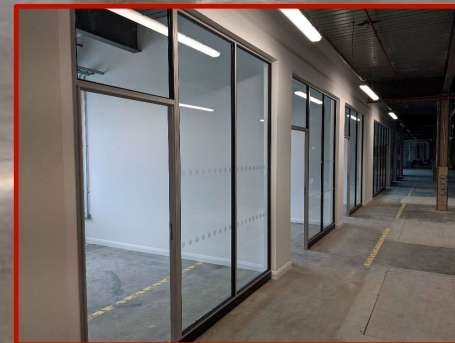

FIRST FLOOR

- 12,000sqft of flexible open-plan production space with 4 offices and a board/meeting room
- Kitchen Facilities
- Toilets

GROUND FLOOR

- 9,169sqft of flexible open-plan production/facilities space opening out to a 3,891sqft covered outside area
- Kitchen Facilities
- Toilets